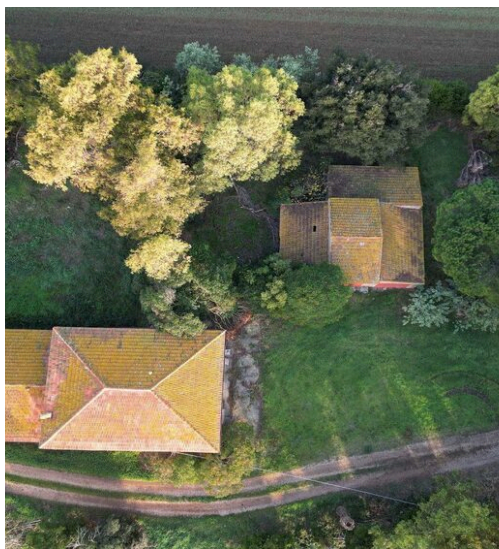

5

PIÈCES

DESCRIPTION

Magliano in Toscana, Podere Pantanella union of passion and good taste

On this splendid spring day, accompanied by the singing of birds, our visit to the Pantanella farm allows us to live for a while in a bucolic context similar to those described by Jane Austin. We are located in the Maremma natural park, a few km from the sea and one of the most beautiful and intact coasts of the Maremma coast and at the foot of the Uccellina mountains covered in thick Mediterranean scrub where nature rules over man. And so while our gaze is lost in the hectares of land in the soft countryside we are about to visit the manor house, an aristocratic country residence on two levels with warehouses and storage rooms on the ground floor and the first or floor dedicated to the home. In the courtyard, in addition to the main building, we find 3 other buildings

 **650 m²**
SURFACE

 **1**
SDB

once used for agricultural and livestock farming, warehouses, chicken coops, pigsties, stables and barns which take us back in time and make us relive the past. The property includes approximately 31 hectares of which part is occupied by a vineyard for approximately 17,000 meters and 100 olive trees while the rest is currently used as arable land and by a forest of over 4 hectares separated from the property where the farmers once lived they supplied wood. The property would be well suited to becoming an accommodation facility in which to combine the production of oil, aromatic herbs and other agricultural products with special experiences in nature in one of the rural buildings or in other eco-sustainable solutions to be included in this area of particular beauty...