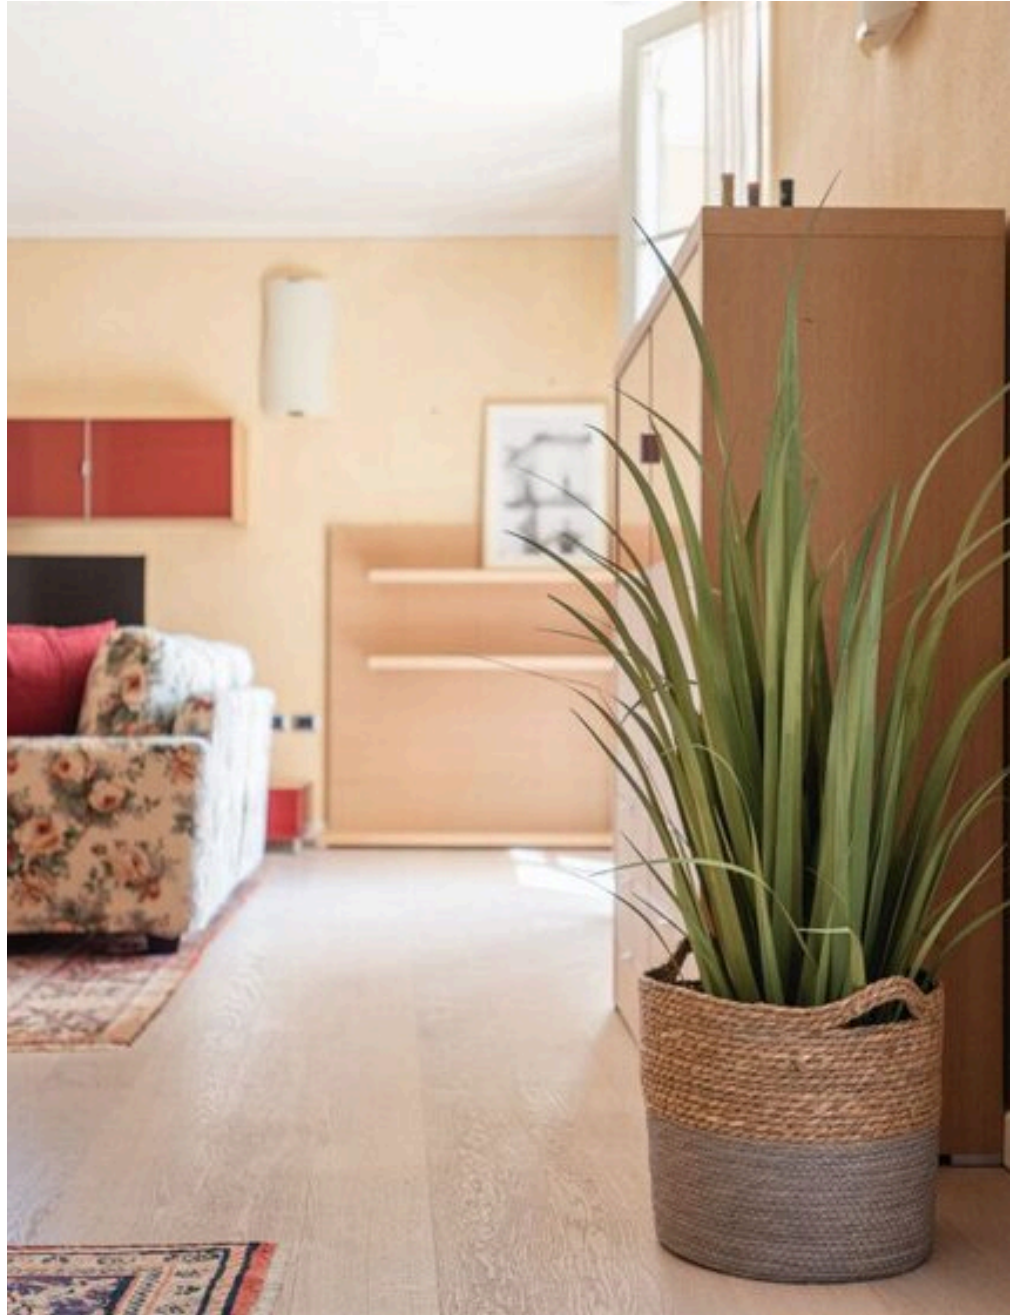

4

ROOMS

DESCRIPTION

Riva del Garda, the terrace overlooking the lake

It is in the morning that the spring sun peeps into our white living room, gently kissing the diagonal wall and creating a triangle of golden light. Riva del Garda is an enchanted place, a place of the senses, where chic blends with the antique, where mountains brush against the lake and dreams embrace reality. Here, those with a palate for style will find their oasis, between Trentino's Valle dei Laghi, Lombardy and the Veronese region, where the lake dances with the Alps and the snow caresses the olive trees. And it is precisely in this setting that an ineffable call emerges for a dwelling that becomes a sanctuary of the soul, a refuge where authenticity reigns supreme: the interiors of this flat, capable of whetting the appetite of the most

refined senses, are a brilliant blend of Parisian style and contemporary aesthetics, enriched by French finishes that verge on the work of art. But talking about the constitution of the property, the dwelling offers four distinct spaces, three of which embrace the quietness of the bedrooms, while one opens up to the fervour of daily life, welcoming the living area to which, to enrich the comfort, are added two bathrooms that offer intimacy and practicality. However, the real jewel is the terrace, overlooking the small harbour and the fortress, an authentic treasure chest of beauty and serenity, which lends an inestimable value to this penthouse in the heart of the old village, amidst charming Habsburg palaces and medieval battlements