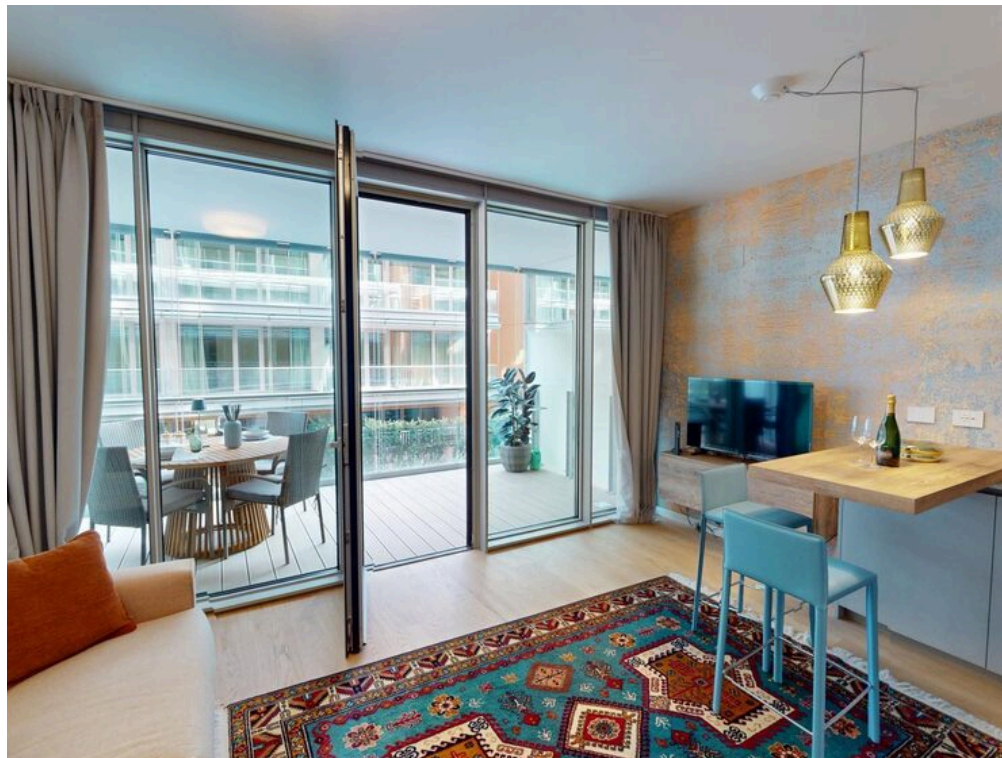

1

ROOMS

DESCRIPTION

Adele Suite

Adele Suite, Waterfront of Levante Studio apartment "jewel" within the brand new complex Waterfront of Levante signed Renzo Piano. Tastefully furnished and equipped with every comfort. Ready sofa bed with comfortable mattress, bathroom with large shower, kitchen with dishwasher, washer and

dryer, smart TV, fast internet connection. Splendid and livable outdoor space to enjoy a breakfast overlooking the sea or a romantic dinner for two. Request € 1200.00 monthly fee € 150.00 administrative expenses € 150.00 advance utilities (to be settled) 15% Agency fee