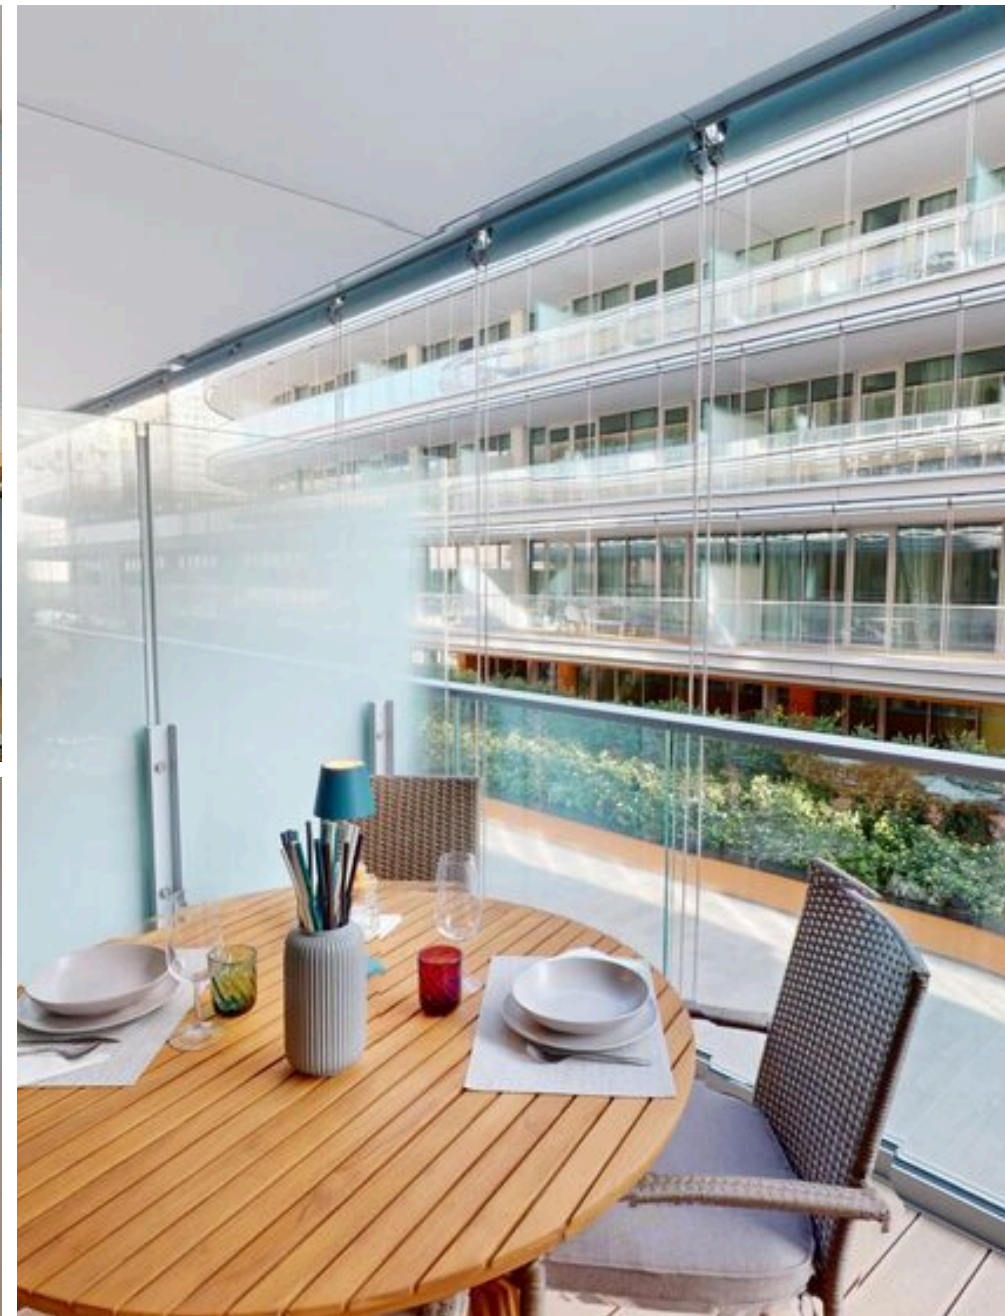

1

ROOMS

DESCRIPTION

Adele Suite

Adele Suite, Waterfront of Levante Studio apartment "jewel" within the brand new complex Waterfront of Levante signed Renzo Piano. Tastefully furnished and equipped with every comfort. Ready sofa bed with comfortable mattress, bathroom with large shower, kitchen with dishwasher, washer and