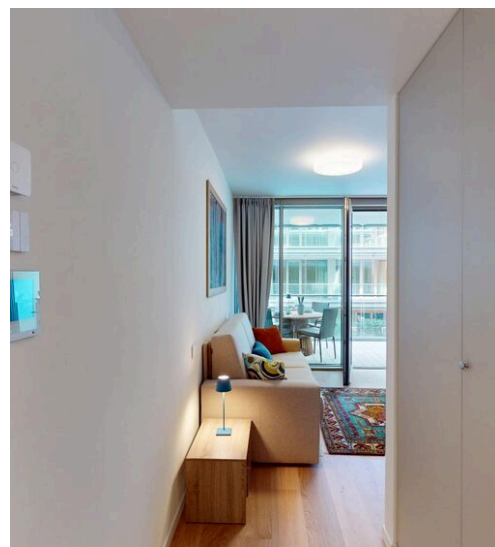

1

ROOMS

DESCRIPTION

Adele Suite

Adele Suite, Waterfront of Levante Studio apartment "jewel" within the brand new complex Waterfront of Levante signed Renzo Piano. Tastefully furnished and equipped with every comfort. Ready sofa bed with comfortable mattress, bathroom with large shower, kitchen with dishwasher, washer and

dryer, smart TV, fast internet connection. Splendid and livable outdoor space to enjoy a breakfast overlooking the sea or a romantic dinner for two. Request € 1200.00 monthly fee € 150.00 administrative expenses € 150.00 advance utilities (to be settled) 15% Agency fee