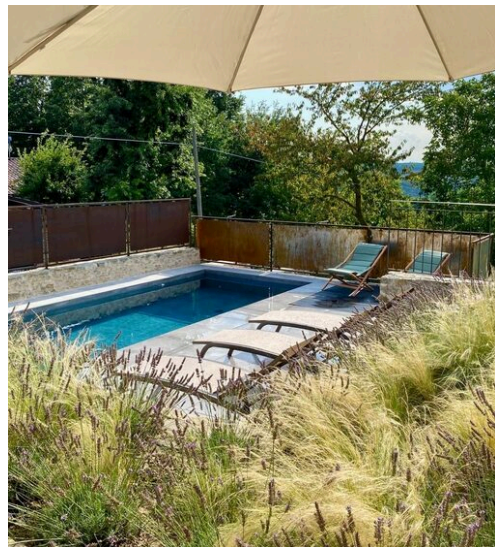

5

ROOMS

The Spaces

DESCRIPTION

Charming villa with pool and views of the hills of Alta Langa

In the heart of Alta Langa, in the quiet of a picturesque hamlet of Somano, stands this beautiful charming villa with private pool, perfect for those who want an exclusive retreat immersed in nature, without sacrificing comfort and elegance. The property, finely renovated, is on two levels. On the ground floor, a large and bright openspace living area welcomes living room, kitchen and dining area, enhanced by large windows overlooking the garden and the pool, creating a harmonious dialogue between inside and outside. Completing the floor is a bedroom with en suite bathroom, a service bathroom and a convenient laundry room. The upper floor houses the sleeping area, consisting of two cozy double

bedrooms, both with exposed wooden beams and en suite private bathroom, warm and refined spaces that combine traditional charm with contemporary lines. Outside, the villa has two covered porches, ideal as garages or outdoor living areas. The manicured garden frames the panoramic swimming pool, from which to admire the evocative hilly landscape of the most authentic Langa, among vineyards, woods and historic villages. This exclusive villa represents the perfect synthesis of rural style and modern comfort, a place where to fully experience the magic of the Alta Langa, just a few kilometers from the renowned wine and food itineraries and the most characteristic destinations of the area.