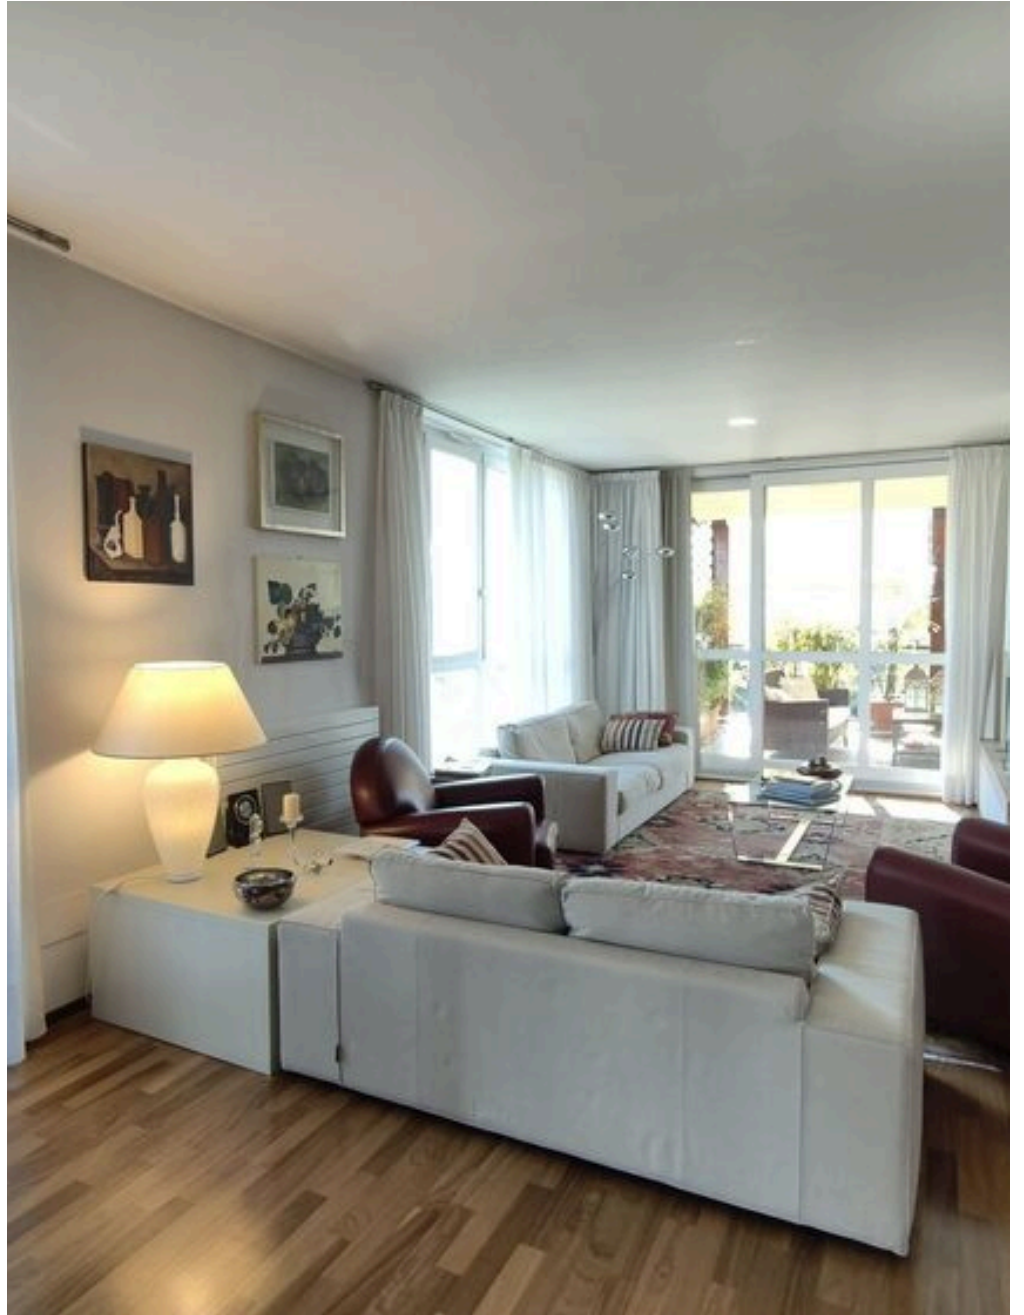

5

ROOMS

DESCRIPTION

Exclusive penthouse in Abano Terme Urban Thermal Park

In the prestigious area of the Urban Thermal Park, we offer for sale a penthouse unique in size and sophistication: the largest and most exclusive in the area. This stately residence is spread over a generous area of no less than 335 square meters, characterized by bright rooms thanks to the privileged exposure on the second floor and large windows that offer views of the surrounding greenery. The main entrance leads to a comfortable vestiaire, a refined courtesy bathroom with marble finishes and the study. The living area is divided between a spacious living room equipped with a fireplace perfect for moments dedicated to relaxation, meditation or conviviality and a dining room also directly overlooking one of the two spectacular planted terraces ideal both for summer dinners and as private corners where to enjoy the view of the park. The separate kitchen impresses with its spaciousness and practicality:

custom cabinets, fully equipped central island and selected materials guarantee absolute comfort. On the upper level we find a living space designed for creative hobbies, study or private fitness area. The master bedroom also has a dedicated walk-in closet and bathroom, complete the sleeping area two other double bedrooms served by additional walk-in closet and bathroom. In the price are included many furnishings and technical equipment. Complete this unobtainable property two garages located in the basement of the building served by direct elevator to the upper floors. Living here means choosing total privacy but also immediate convenience with respect to internationally famous spas, qualified city services and manicured green areas all year round: ideal location both as a main residence and as a prestigious real estate investment in the heart of the Euganean Hills!