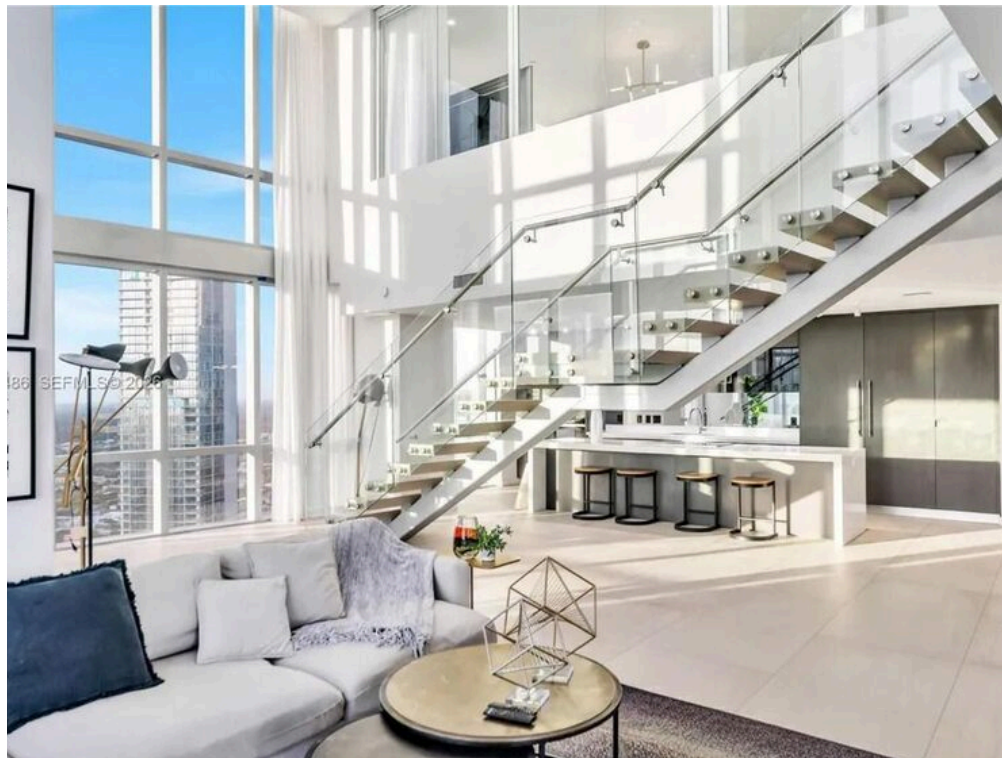

ABIUSO
LUXURY ESTATES
INTERNATIONAL

Abiuso Luxury Estates International

AGENCY — BARI

MIAMI BEACH — FL

Duplex in the Sky with Panoramic Terraces at Paramount Miami Worldcenter

\$ 4.495.000

PRICE

353 m²

SQUARE METRES

0

ROOMS

The Spaces

DESCRIPTION

Duplex in the Sky with Panoramic Terraces at Paramount Miami Worldcenter

Experience the unique thrill of a "duplex in the sky" in this spectacular, finely appointed, two-level luxury residence located in the heart of Paramount Miami Worldcenter. Penthouse 4612 welcomes with a private entrance and majestic double-height glass walls, offering approximately 350 sq. ft. of interior space and four private terraces for an additional 38 sq. ft. with panoramic views of Biscayne Bay, the Miami skyline and western sunsets. The flowing layout recalls the comfort of a single-family residence, elevated by the energy and prestige of high-rise living. The oversize master suite is a spa-inspired retreat, while the "enclosed" studio apartment with its own entrance, complete with kitchenette and

bathroom, offers maximum flexibility for guests, private studio or staff. Residents access the world's most comprehensive amenity package, including five resort-style pools, soccer field, tennis courts, state-of-the-art gymnasium and a full-service spa, all within walking distance of Kaseya Center, upscale boutiques, iconic restaurants and major city links. With a strategic location in the heart of Miami, the residence offers quick connections to Brickell, Wynwood, Miami Beach and Miami International Airport, making it an ideal choice for those who desire luxury, comfort and absolute connectivity. A rare residence designed for those seeking space, views and an iconic lifestyle above the city.