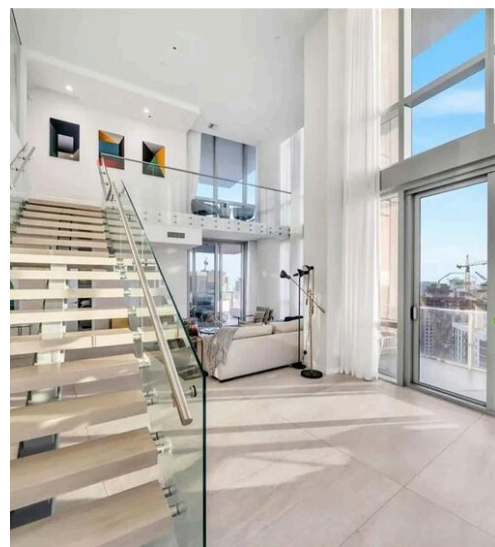

ABIUSO
LUXURY ESTATES
INTERNATIONAL

Abiuso Luxury Estates International

AGENCY — BARI

MIAMI BEACH — FL

Duplex in the Sky with Panoramic Terraces at Paramount Miami Worldcenter

\$ 4.495.000

PRICE

353 m²

SQUARE METRES

0

ROOMS

The Spaces

DESCRIPTION

Duplex in the Sky with Panoramic Terraces at Paramount Miami Worldcenter

Experience the unique thrill of a "duplex in the sky" in this spectacular, finely appointed, two-level luxury residence located in the heart of Paramount Miami Worldcenter. Penthouse 4612 welcomes with a private entrance and majestic double-height glass walls, offering approximately 350 sq. ft. of interior space and four private terraces for an additional 38 sq. ft. with panoramic views of Biscayne Bay, the Miami skyline and western sunsets. The flowing layout recalls the comfort of a single-family residence, elevated by the energy and prestige of high-rise living. The oversize master suite is a spa-inspired retreat, while the "enclosed" studio apartment with its own entrance, complete with kitchenette and

bathroom, offers maximum flexibility for guests, private studio or staff. Residents access the world's most comprehensive amenity package, including five resort-style pools, soccer field, tennis courts, state-of-the-art gymnasium and a full-service spa, all within walking distance of Kaseya Center, upscale boutiques, iconic restaurants and major city links. With a strategic location in the heart of Miami, the residence offers quick connections to Brickell, Wynwood, Miami Beach and Miami International Airport, making it an ideal choice for those who desire luxury, comfort and absolute connectivity. A rare residence designed for those seeking space, views and an iconic lifestyle above the city.