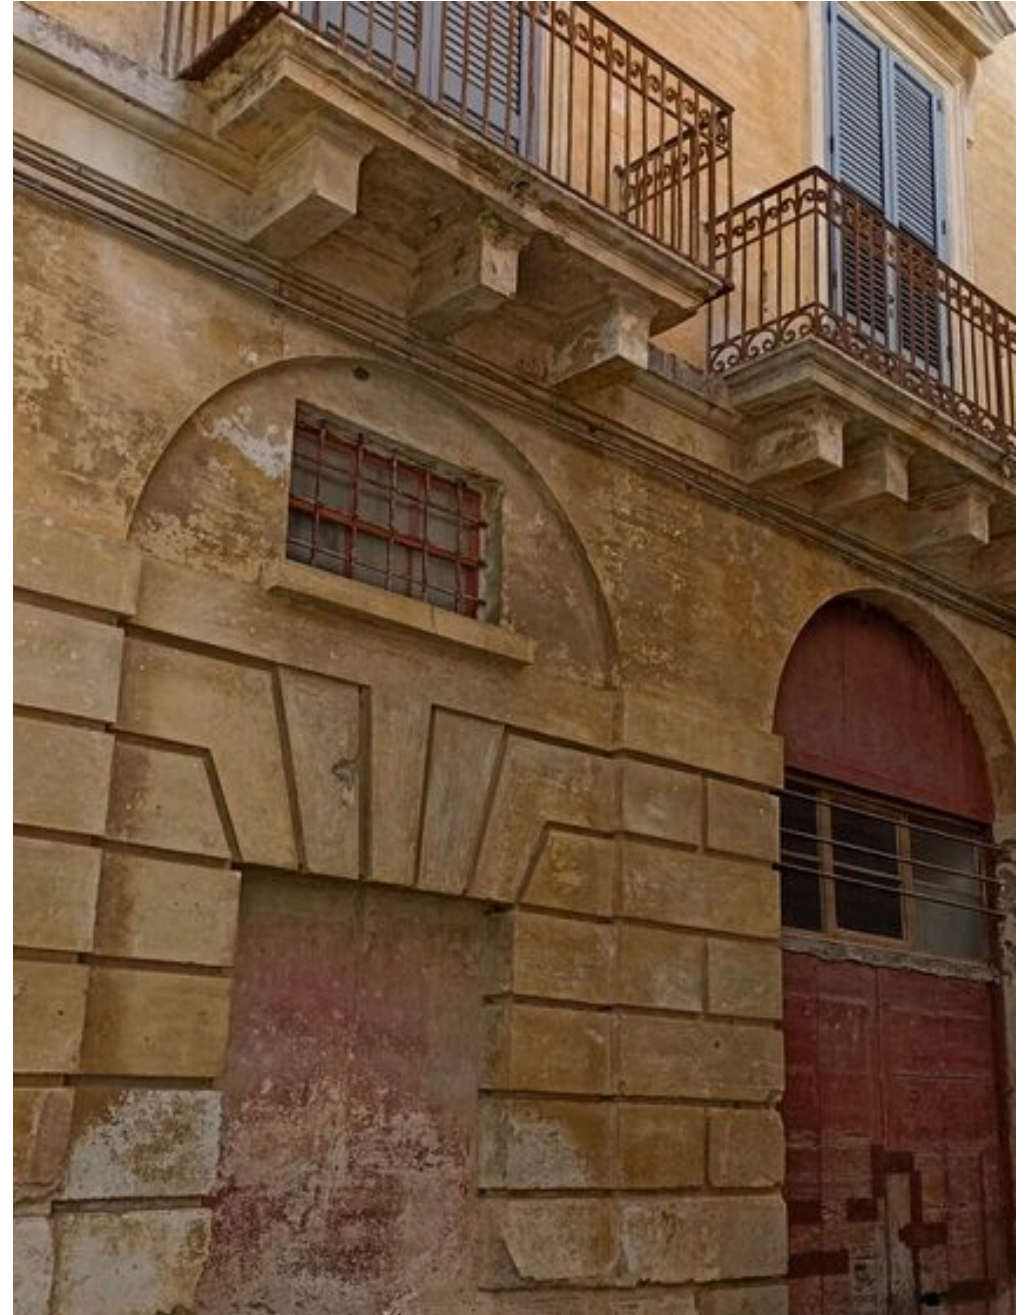

SQUARE METRES

5

ROOMS

DESCRIPTION

Noble Palace in the Historic Center

Adjacent to one section of the palace stands another important architectural testimony of the Neretina Renaissance, a historic wing once owned by Baron Personè, an aristocrat of great influence within the cultural and social life of the city. Inside the structure currently for sale, numerous authentic traces of the past are still preserved, telling the story and prestige of the residence through decorative frescoes, historic stone pavements, period mosaics, elegant parquet floors, a grand representative staircase and antique paintings that enrich the interiors. Particularly noteworthy are the historic mosaics, among the first works created by the Peluso brothers, renowned masters of mosaic art whose craftsmanship became a reference in the region. One of the

most enchanting spaces is undoubtedly the baron's bedroom, preserved with remarkable care and still retaining its original details that evoke the aristocratic atmosphere of the residence. Among the many historical features that distinguish the property, special mention must be given to the ancient stables, where the original horse harnesses decorated with the family's heraldic emblem are still preserved, and to the evocative underground spaces that according to tradition once hosted secret passages connecting the residence to the nearby castle. Thanks to its historical value, architectural richness and spatial distribution, the property represents an ideal opportunity both as a prestigious private residence and as a refined boutique hospitality project.