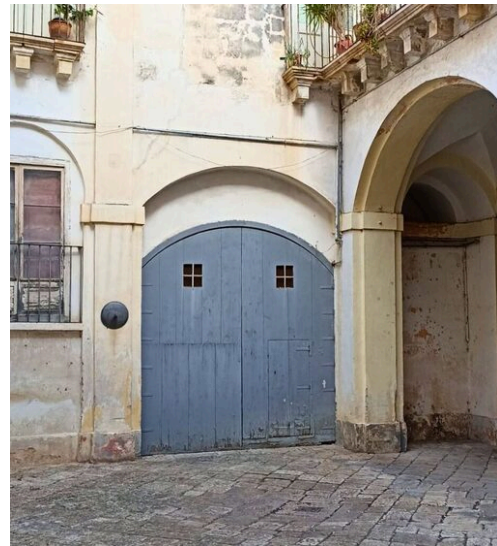

SQUARE METRES

5

ROOMS

DESCRIPTION

Noble Palace in the Historic Center

Adjacent to one section of the palace stands another important architectural testimony of the Neretina Renaissance, a historic wing once owned by Baron Personè, an aristocrat of great influence within the cultural and social life of the city. Inside the structure currently for sale, numerous authentic traces of the past are still preserved, telling the story and prestige of the residence through decorative frescoes, historic stone pavements, period mosaics, elegant parquet floors, a grand representative staircase and antique paintings that enrich the interiors. Particularly noteworthy are the historic mosaics, among the first works created by the Peluso brothers, renowned masters of mosaic art whose craftsmanship became a reference in the region. One of the

most enchanting spaces is undoubtedly the baron's bedroom, preserved with remarkable care and still retaining its original details that evoke the aristocratic atmosphere of the residence. Among the many historical features that distinguish the property, special mention must be given to the ancient stables, where the original horse harnesses decorated with the family's heraldic emblem are still preserved, and to the evocative underground spaces that according to tradition once hosted secret passages connecting the residence to the nearby castle. Thanks to its historical value, architectural richness and spatial distribution, the property represents an ideal opportunity both as a prestigious private residence and as a refined boutique hospitality project.