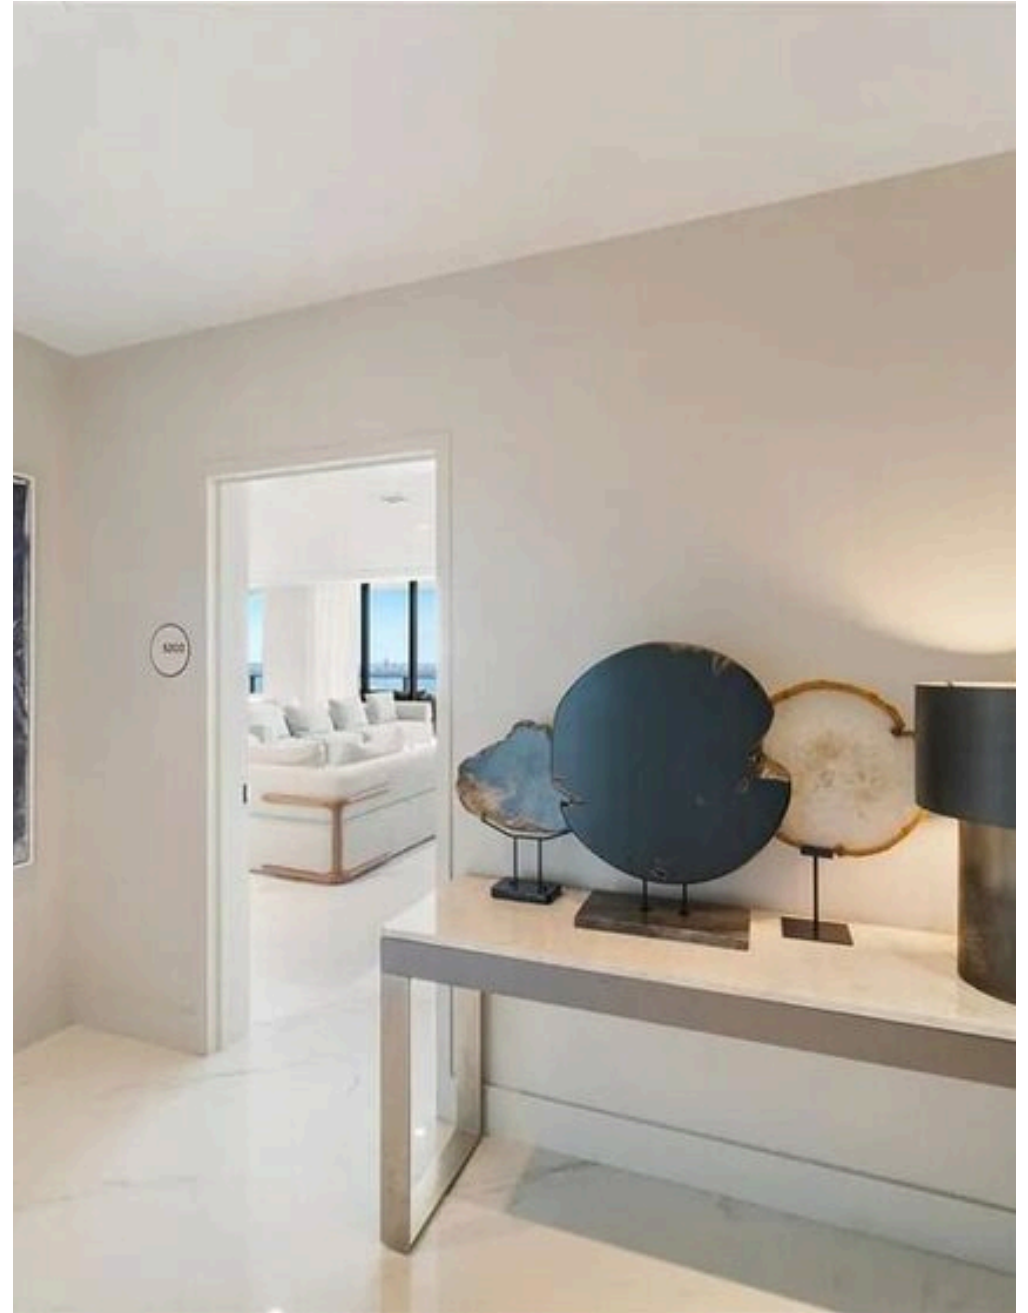

ABIUSO
LUXURY ESTATES
INTERNATIONAL

Abiuso Luxury Estates International

AGENCY — BARI

MIAMI — FL

Exclusive bayfront penthouse with panoramic views at One Paraiso, Edgewater

\$ 4.490.000

PRICE

284 m²

SQUARE METRES

0

ROOMS

The Spaces

DESCRIPTION

Exclusive bayfront penthouse with panoramic views at One Paraiso, Edgewater

Inside the iconic One Paraiso, this extraordinary penthouse represents a rare opportunity in Miami's luxury real estate scene. Located on the top floors, apartment PH5202 offers unparalleled views of the bay and skyline, enhanced by high ceilings and full-height, anti-impact windows that flood the rooms with natural light. The residence is offered fully furnished with design elements and finishes of the highest quality, ready to be lived in immediately, without compromise. The interiors unfold with elegance and continuity to large panoramic terraces, perfect for moments of relaxation or to welcome guests in an exclusive setting. The gourmet kitchen, equipped with high-end appliances, custom-made furnishings and stone countertops, is designed to satisfy

even the most discerning guests. The master suite offers a pure wellness experience, with a spa-style bathroom and a spacious walk-in closet. A distinguishing feature of absolute value is the presence of three parking spaces, a rarity within the building and a highly sought-after plus. Residents of One Paraiso benefit from five-star amenities: multiple pools, spa, state-of-the-art fitness center, tennis courts and exclusive beach club access, as well as concierge, valet and 24-hour security. The location, in the heart of Edgewater, provides immediate connections to Miami Design District, Midtown Miami and Miami Beach. An iconic property for those who want a fully furnished, waterfront luxury Miami penthouse in one of the city's most prestigious towers.