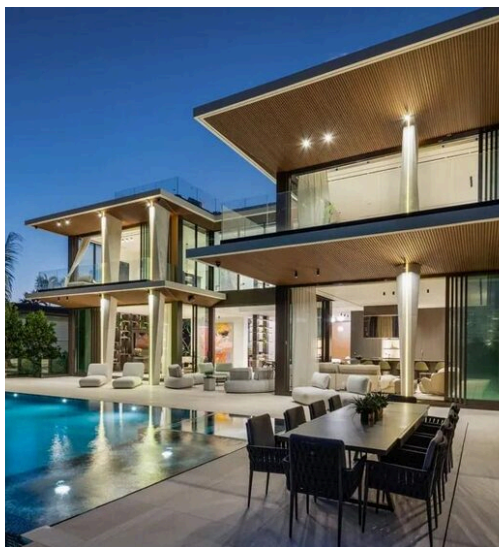

ABIUSO
LUXURY ESTATES
INTERNATIONAL

Abiuso Luxury Estates International

AGENCY — BARI

MIAMI BEACH — FL

Contemporary waterfront masterpiece on Rivo Alto in the Venetian Islands

\$ 41.500.000

PRICE

779 m²

SQUARE METRES

5

ROOMS

The Spaces

DESCRIPTION

Contemporary waterfront masterpiece on Rivo Alto in the Venetian Islands

In the heart of the iconic Venetian Islands, this extraordinary contemporary residence dominates the exclusive Rivo Alto Island rising more than 4.45 meters above sea level—a rare architectural privilege that combines scenic grandeur, security and spectacular bay views. Conceived by one of South Florida’s most prestigious luxury construction firms and enhanced by interiors by Dunagan & Diverio, the property represents one of the most sophisticated new waterfront mansions at Miami Beach. The dramatic entrance ushers in a universe of refined design where an architectural sculpture takes shape through a monumental central staircase, custom-lighted woodwork by Boffi, French oak floors and precious ivory marble wainscoting. The main grand salon offers 10-foot-plus ceilings, an elegant cocktail bar and a panoramic TV lounge overlooking the bay, emphasized by a sophisticated flush-glass window system that frames natural light and views to the east. The gourmet kitchen Boffi is a true statement of contemporary