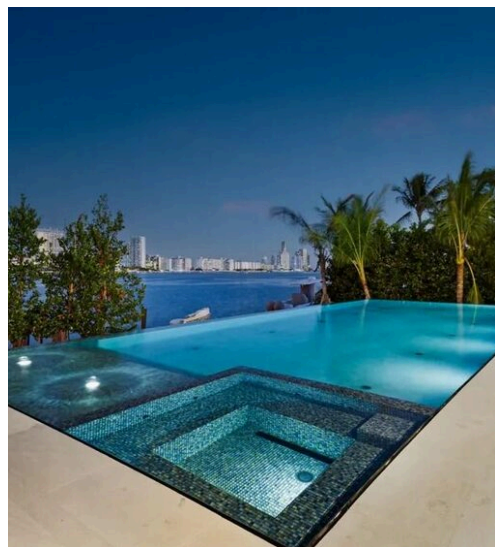

ABIUSO
LUXURY ESTATES
INTERNATIONAL

Abiuso Luxury Estates International

AGENCY — BARI

MIAMI BEACH — FL

Contemporary waterfront masterpiece on Rivo Alto in the Venetian Islands

\$ 41.500.000

PRICE

779 m²

SQUARE METRES

5

ROOMS

The Spaces

DESCRIPTION

Contemporary waterfront masterpiece on Rivo Alto in the Venetian Islands

In the heart of the iconic Venetian Islands, this extraordinary contemporary residence dominates the exclusive Rivo Alto Island rising more than 4.45 meters above sea level—a rare architectural privilege that combines scenic grandeur, security and spectacular bay views. Conceived by one of South Florida’s most prestigious luxury construction firms and enhanced by interiors by Dunagan & Diverio, the property represents one of the most sophisticated new waterfront mansions at Miami Beach. The dramatic entrance ushers in a universe of refined design where an architectural sculpture takes shape through a monumental central staircase, custom-lighted woodwork by Boffi, French oak floors and precious ivory marble wainscoting. The main grand salon offers 10-foot-plus ceilings, an elegant cocktail bar and a panoramic TV lounge overlooking the bay, emphasized by a sophisticated flush-glass window system that frames natural light and views to the east. The gourmet kitchen Boffi is a true statement of contemporary