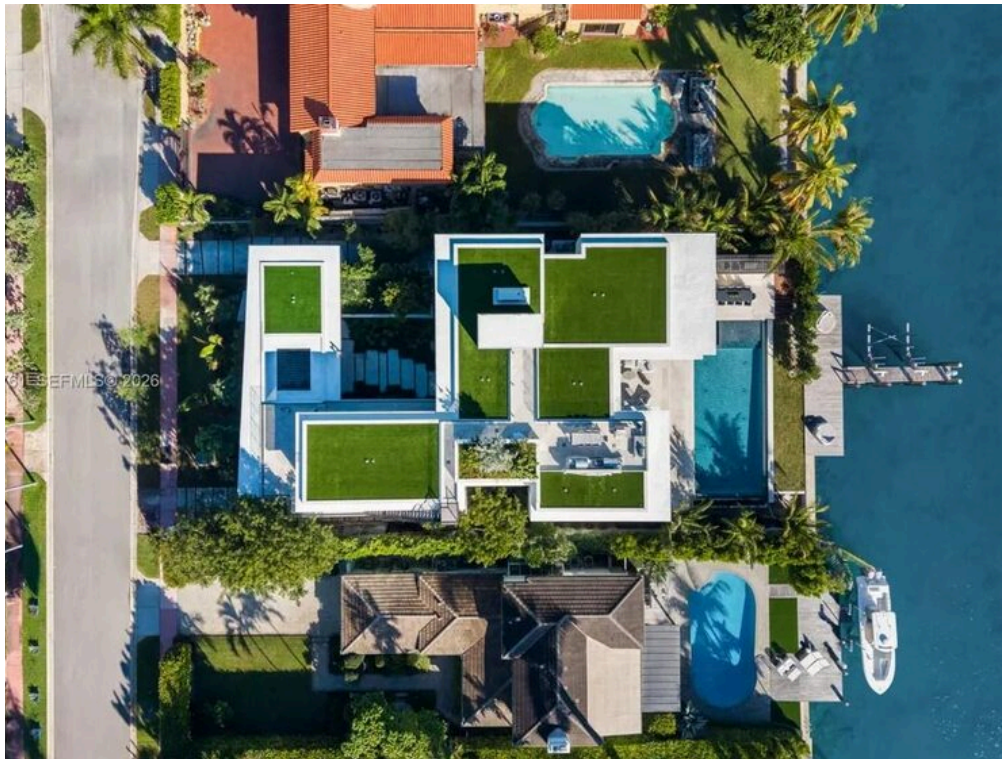

ABIUSO
LUXURY ESTATES
INTERNATIONAL

Abiuso Luxury Estates International

AGENCY — BARI

MIAMI BEACH — FL

Contemporary waterfront masterpiece on Rivo Alto in the Venetian Islands

\$ 41.500.000

PRICE

779 m²

SQUARE METRES

5

ROOMS

The Spaces

DESCRIPTION

Contemporary waterfront masterpiece on Rivo Alto in the Venetian Islands

In the heart of the iconic Venetian Islands, this extraordinary contemporary residence dominates the exclusive Rivo Alto Island rising more than 4.45 meters above sea level—a rare architectural privilege that combines scenic grandeur, security and spectacular bay views. Conceived by one of South Florida’s most prestigious luxury construction firms and enhanced by interiors by Dunagan & Diverio, the property represents one of the most sophisticated new waterfront mansions at Miami Beach. The dramatic entrance ushers in a universe of refined design where an architectural sculpture takes shape through a monumental central staircase, custom-lighted woodwork by Boffi, French oak floors and precious ivory marble wainscoting. The main grand salon offers 10-foot-plus ceilings, an elegant cocktail bar and a panoramic TV lounge overlooking the bay, emphasized by a sophisticated flush-glass window system that frames natural light and views to the east. The gourmet kitchen Boffi is a true statement of contemporary