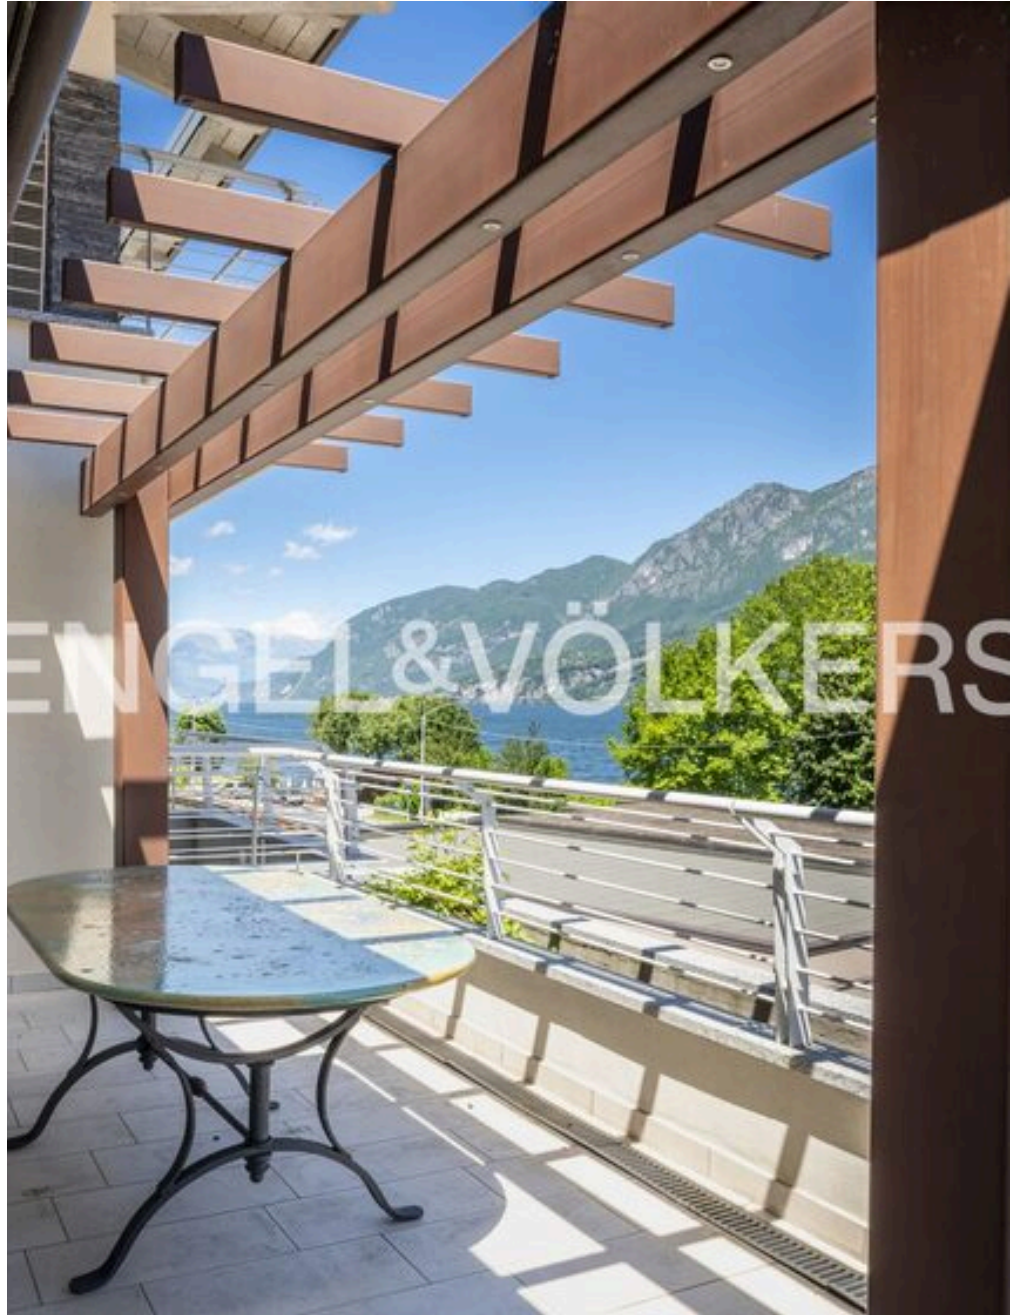

E&

Engel & Völkers Lago di Como

AGENCY — CERNOBBIO

VALMADRERA-CASERTA — LC

Modern two-level apartment with terraces and lake views in Onno

€ 560.000

PRICE

106 m²

SQUARE METRES

3

ROOMS

The Spaces

DESCRIPTION

Modern two-level apartment with terraces and lake views in Onno

Just a short walk from Onno Beach, within a well-maintained, recently built complex, we are offering a bright 125-square-meter apartment. The property, rated energy class A2, features clean lines, high-quality finishes, and a pleasant view of Lake Como and the surrounding mountains. The entryway opens onto an open-concept living area, where hardwood floors complement the exposed light-colored wooden beams. The living room and modern kitchen are very bright thanks to the large sliding glass doors. From here, you can access a spacious covered terrace—a comfortable spot to relax or enjoy an outdoor meal while gazing out at the lake. On the same floor are a

master bedroom with direct access to the outdoors and a modern bathroom with a shower. A designer staircase leads to the upper attic floor, which also features exposed, bleached wooden beams. This floor serves as a second sleeping area, complete with a small private balcony offering an even more unobstructed view of the water. The property also includes a convenient double garage. Thanks to its well-planned layout, the home is a great choice both as a primary residence and as a vacation home. Its location in Oliveto Lario is convenient: a short distance from Lecco and Bellagio, it offers easy access to restaurants, sports activities, and nature trails.