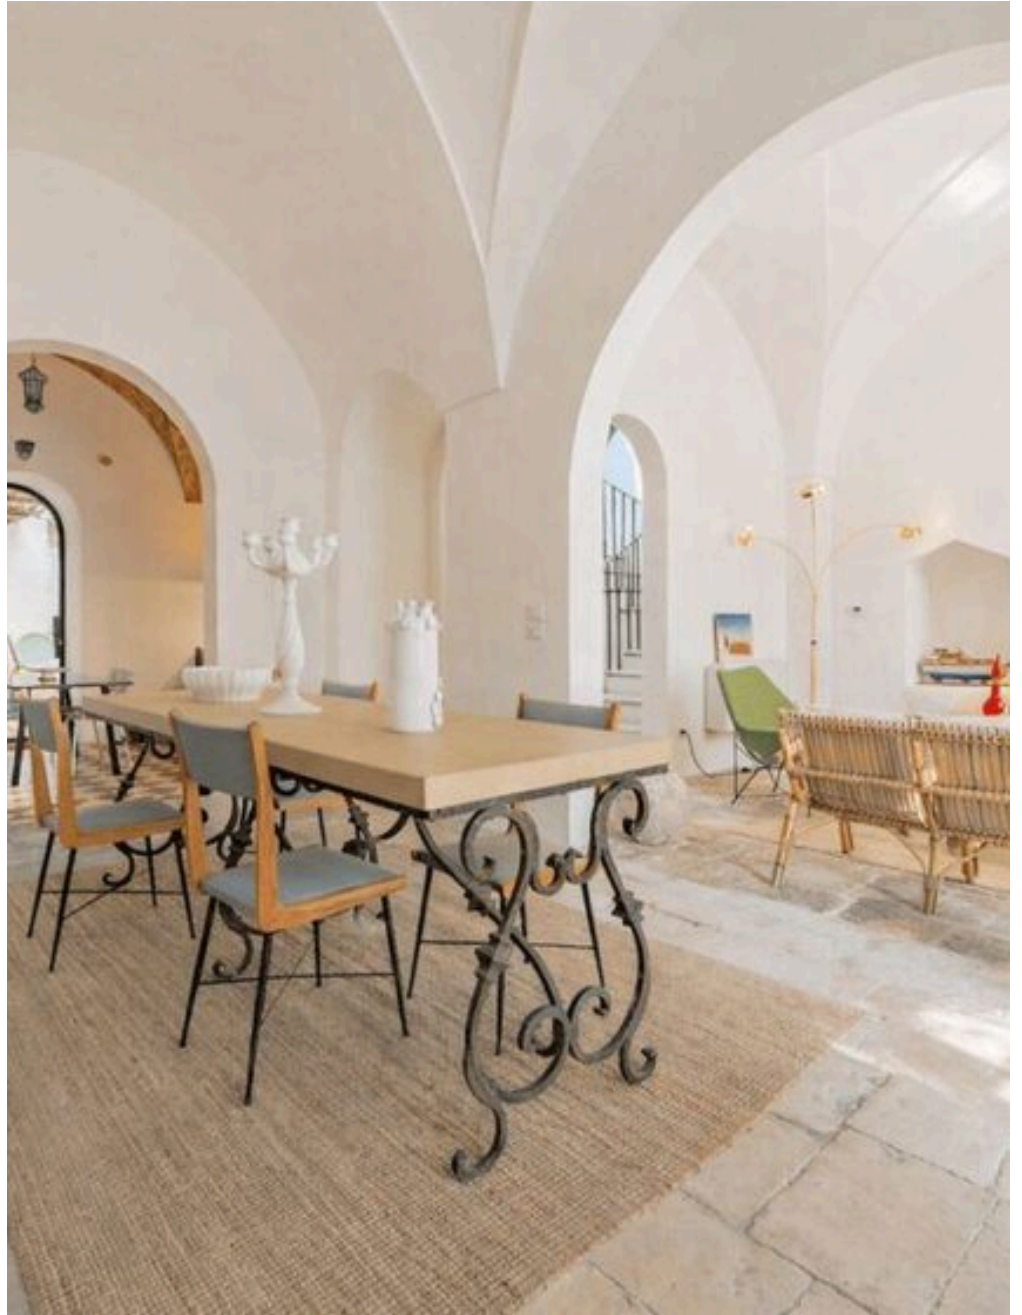

0

ROOMS

The Spaces

DESCRIPTION

Dimora Alexanos

In the heart of Alessano's historic center—one of the most authentic and elegant villages in Capo di Leuca—Dimora Alexano is a historic residence that captures the true spirit of Salento. A place where ancient stone, harmonious star-vaulted ceilings, and natural light streaming through the rooms create a refined and timeless atmosphere, perfect for those seeking a vacation in Salento marked by beauty and tranquility. The residence spans multiple levels within a historic building constructed of local stone, which has undergone a meticulous restoration that has successfully highlighted the original materials and architectural volumes. The spacious and bright rooms, enhanced by minimalist furnishings and contemporary details, welcome guests into an elegant and authentic setting, ideal for discovering the charm of the villages of southern Salento. On the ground floor is the large living and dining area, a striking space characterized

by high star-vaulted ceilings and stone floors that evoke the home's history. Here, the lounge area and dining room coexist in perfect harmony, creating a space dedicated to socializing and relaxation. Adjacent to the living room is the fully equipped kitchen with an antique stone fireplace—a warm and authentic space overlooking a small inner courtyard—while a convenient guest bathroom is also located on the same level. The first floor houses the home's first sleeping area, consisting of a bright master bedroom connected to a room with two single beds—an ideal solution for families. From this level, an internal staircase leads to a small private terrace—a cozy, secluded space where you can enjoy the tranquility of the village and the intimate atmosphere of the historic center. On the second floor are two additional double bedrooms, characterized by spacious rooms, high ceilings, and light colors that amplify the natural light....