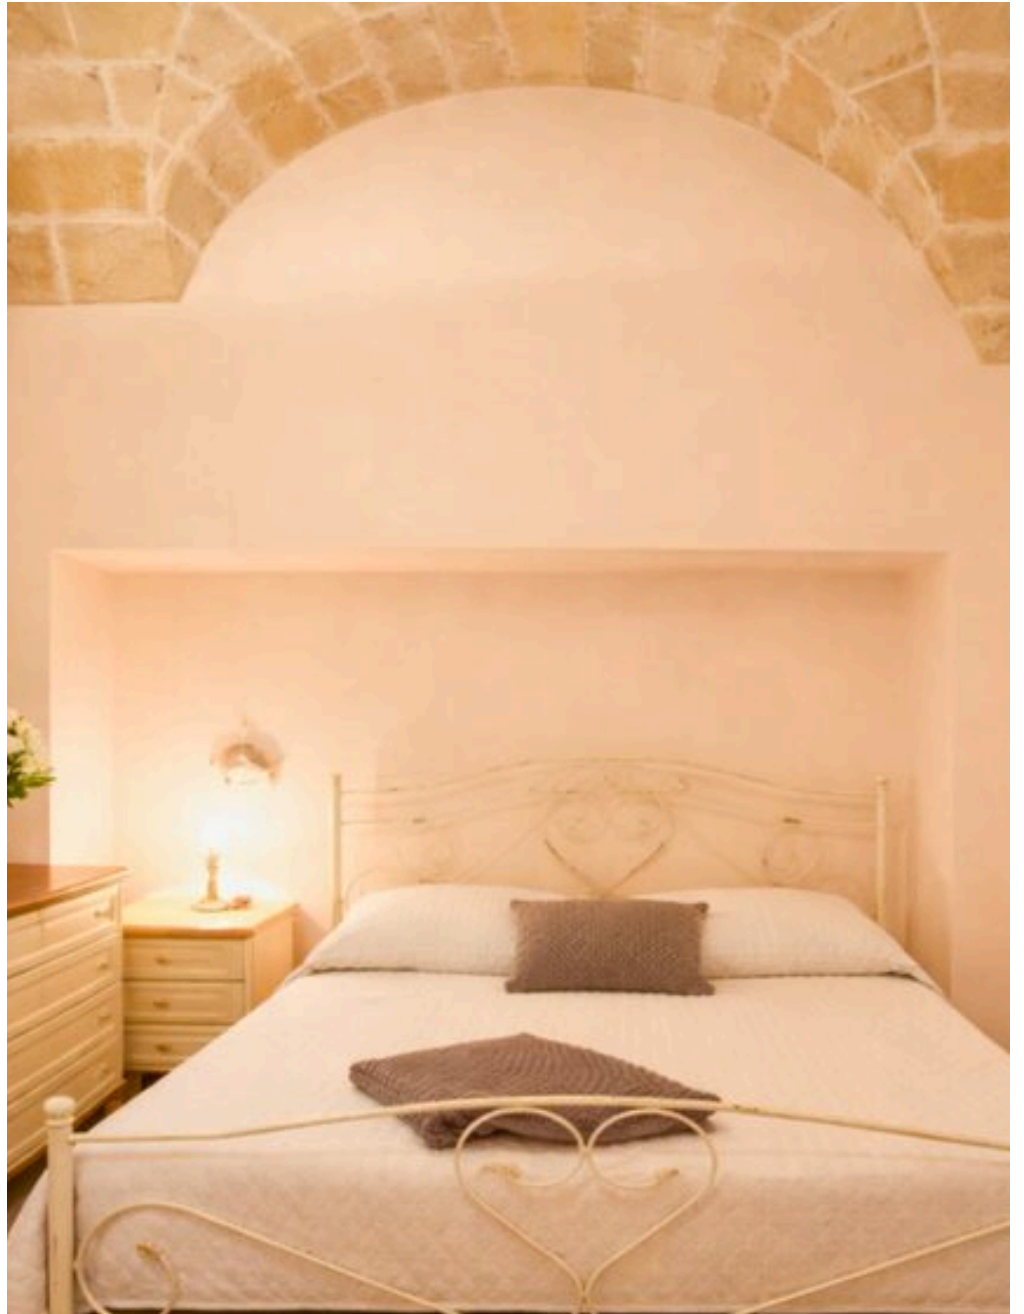

4

ROOMS

The Spaces

DESCRIPTION

Dimora Palma

In the quiet heart of Palazzo Stapane's inner courtyard, Dimora Palma unfolds on the ground floor as a cozy and bright retreat, where the slow rhythm of the historic building and the proximity of the sea create an atmosphere of authentic well-being—protected and private. The interior spaces welcome guests with harmony and elegant simplicity, offering environments designed for rest and togetherness—ideal for enjoying a vacation with ease and comfort, enveloped by the tranquility of the stone and the light of Salento. The two double bedrooms become havens of peace and rejuvenation, perfect for sinking into silence after days spent amidst the blue of the Ionian Sea, strolls along the seafront, and sunsets that paint the sky over Santa Maria al Bagno. *

The bathroom, comfortable and functional, complements the living area with all the necessary amenities, blending modernity and practicality within a setting of historic charm. Outside, a private area furnished with a table offers an intimate space where you can enjoy breakfast al fresco, have a leisurely lunch, or sip a coffee while letting the sea breeze caress you, with the convenience of outdoor showers just a few steps away—ideal for when you return from the beach. Dimora Palma invites you to experience Santa Maria al Bagno in an authentic way, in a residence that combines privacy, comfort, and Mediterranean beauty, set within a historic building where every moment becomes part of a memorable experience. To make your stay even more comfortable, Palazzo Stapane provides guests with a reserved parking space—for exclusive use and included in the rate—so you can enjoy Santa Maria al Bagno with complete freedom and peace of mind.