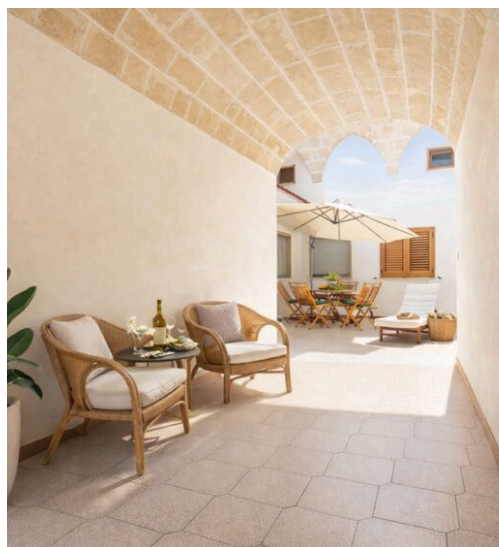

2

ROOMS

The Spaces

DESCRIPTION

Camera Misia

Overlooking the charming inner courtyard of Palazzo Stapane, the Misia Room welcomes guests on the ground floor with an intimate and timeless atmosphere, where the ancient stone and the hushed silence of the palace create a sense of tranquility and security, just a few steps from the sea at Santa Maria al Bagno. The spacious double room is bathed in soft, natural light, which enhances the authentic character of the space and invites relaxation, offering an elegant retreat after days spent enjoying the sun, walks, and views of the Ionian Sea. The private bathroom with a shower completes the experience of comfort, blending discreetly into a setting where historic charm and modern functionality coexist in perfect balance. Every detail is designed to make your stay pleasant and relaxing: satellite TV, a coffee maker, a mini-fridge,

and a spacious closet provide guests with convenience and simplicity in a tastefully appointed space. Its location, right next to the stately entrance hall and courtyard, gives you the feeling of staying in a place steeped in history, where time seems to slow down and every return to your room becomes a small ritual of peace. The Misia Room is the ideal choice for those who wish to experience the most authentic Salento in a historic residence, surrounded by the beauty of stone, the tranquility of a 19th-century palace, and the immediate proximity to the sea and the heart of the village. To make your stay even more comfortable, Palazzo Stapane provides guests with a reserved parking space—for exclusive use and included in the rate—so you can enjoy Santa Maria al Bagno with complete freedom and peace of mind