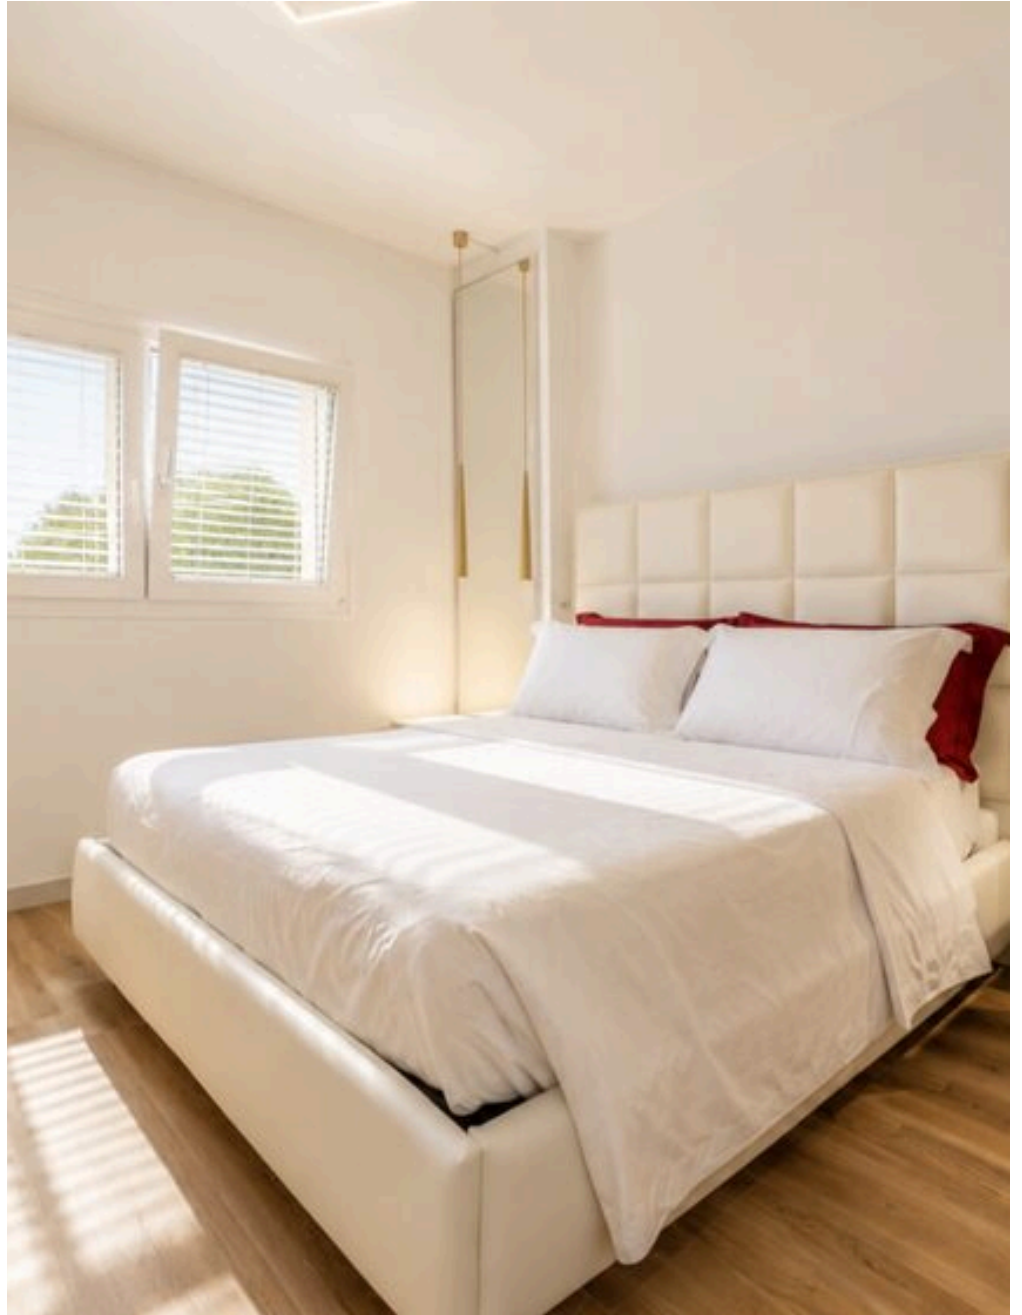

0

ROOMS

DESCRIPTION

Rudiae Magna

Located 700 meters from the Rudiae Archaeological Park and just a few minutes from the historic center of Lecce, Rudiae Magna offers the ideal solution for those seeking independence and privacy without sacrificing the comfort of a luxury residence. Two independent units nestled in the lush Salento countryside, with exclusive access to the 87 m² pool and the property's shared outdoor areas. Rudiae Magna accommodates up to four guests across the two guesthouses—Rudiae Ulivo and Rudiae Limone—each with a separate entrance, a living room with a fully equipped kitchenette, a double bedroom, and a private bathroom. The perfect solution for two couples who wish to share a vacation while maintaining their own private spaces. Each annex faithfully reflects the architectural style of the main villa: wood-effect stoneware flooring, a linear kitchen equipped with an oven and microwave, and a

bathroom with a walk-in shower. The spaces are simple, bright, and designed for the comfort of those who appreciate quality in the details. Guests at Rudiae Magna have full access to the 14.5 × 6-meter pool, sun loungers, barbecue, and lounge areas under the gazebos. The garden's twilight lighting and the expansive surrounding greenery complete a first-class outdoor experience. Air conditioning in every room, a video surveillance and alarm system, covered parking spaces, and independent access for each unit: Rudiae Magna is designed for guests who consider privacy an essential part of their vacation. Just a few minutes away are the Baroque center of Lecce, the beaches of the Ionian and Adriatic Seas, and the most picturesque villages of Salento. Rudiae Magna is the ideal starting point for experiencing the most authentic Salento—and the perfect retreat to return to every evening.