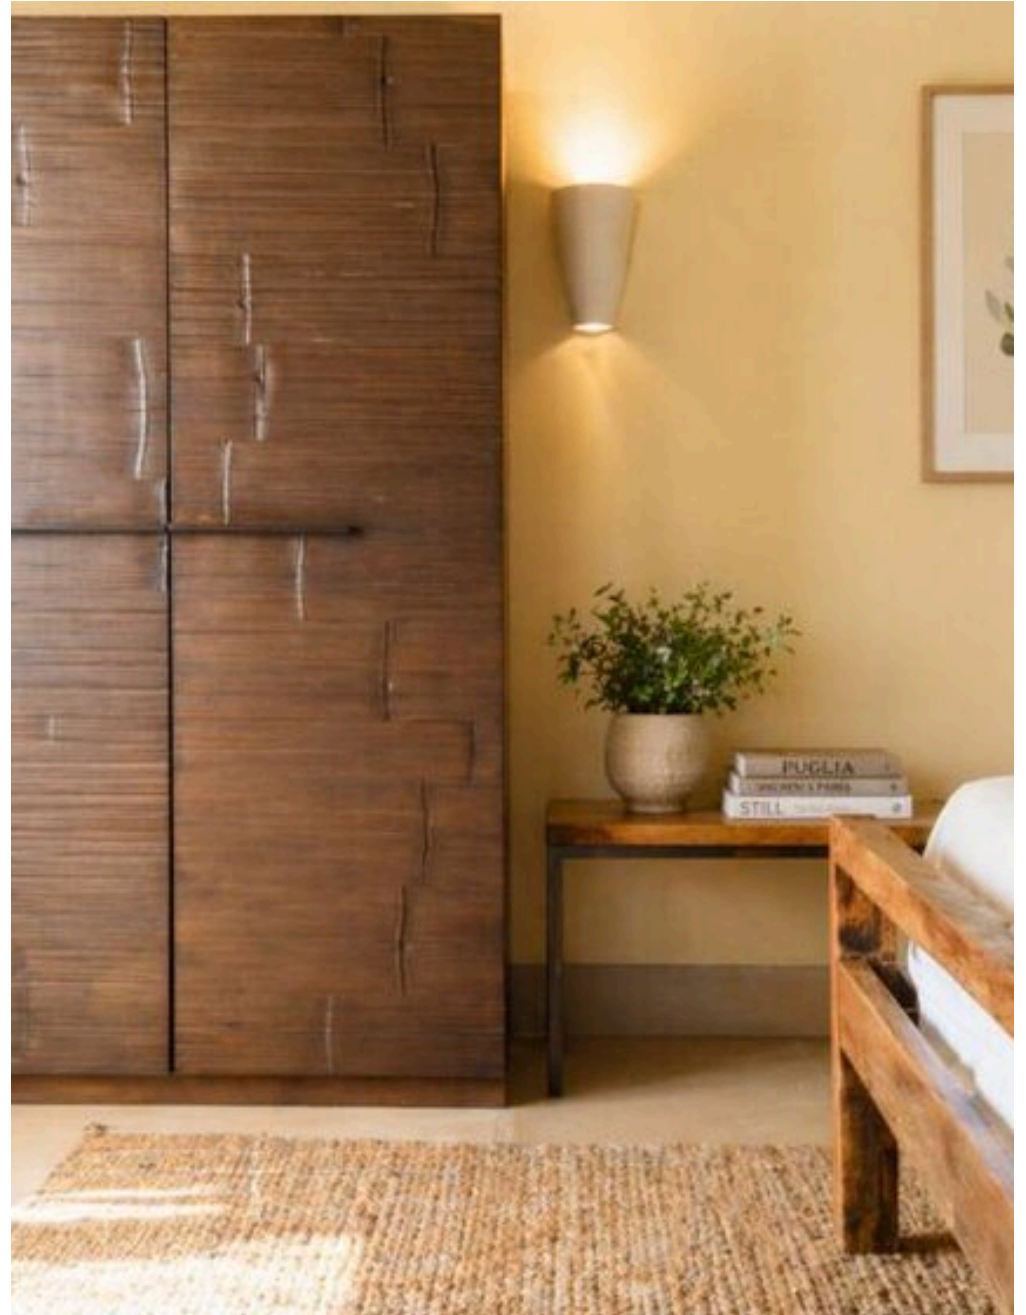

5

ROOMS

The Spaces

DESCRIPTION

Cannette in Masseria Bernardini

There is one detail that makes this suite truly unique: its sloping roof, entirely rebuilt with bamboo poles tied by hand, one by one. A work of craftsmanship that captures the charm of ancient rural buildings, lending the rooms a warm, natural, and authentic atmosphere. Here, light filters gently through the weave of the ceiling, creating patterns of shadow that dance across the walls, while the silence of the farmhouse envelops every moment of relaxation. The suite consists of a cozy and refined double bedroom, an intimate bathroom with meticulous attention to detail, and a bright living room where the French-sized futon sofa bed offers an additional place to rest. Rounding out the apartment is a small, functional kitchen, perfect for preparing a leisurely breakfast or a dinner to enjoy

under the farmhouse's starry sky. Every room, including the kitchen, features a French door—a detail that not only floods the interior with light but also allows guests to experience the perfect blend of indoor and outdoor spaces. All rooms overlook the inner garden, a quiet corner where centuries-old olive trees intertwine their branches with fragrant citrus trees, offering a panorama of greenery and serenity. This apartment is a true oasis of tranquility and privacy, ideal for those seeking a refuge away from the chaos, immersed in the timeless beauty of the Salento countryside. Perfect for couples seeking intimacy or for those who wish to reconnect with nature, the Bamboo Roof Suite is a place where time seems to slow down, amid the rustling of leaves and the scent of sun-warmed earth.