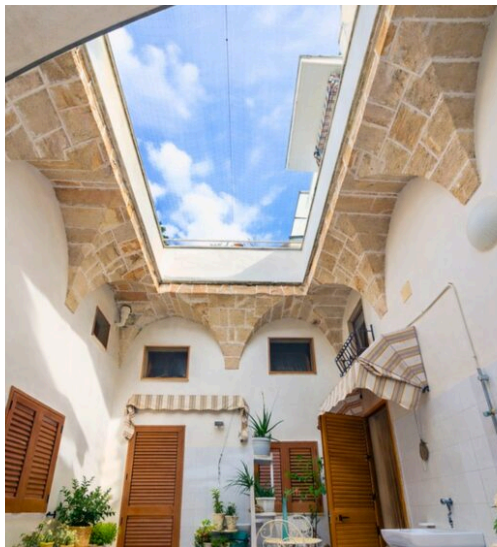

2

ROOMS

The Spaces

DESCRIPTION

Camera Elena

Accessible from the inner atrium of Palazzo Stapane, the Elena Room welcomes guests into an intimate and bright setting, where the tranquility of the historic stone and the soft light of Salento create an atmosphere of immediate serenity—perfect for a stay dedicated to relaxation and privacy. The spacious and harmonious double room is designed as a romantic and comfortable retreat, ideal for letting yourself be enveloped by the silence of the palace and recharging after days spent enjoying the sea, walks, and sunsets over the Ionian Sea. The private bathroom, featuring a large shower, completes the wellness experience, offering a space dedicated to relaxation and self-care, striking a natural balance between modern comfort and historic charm. Every detail contributes to making your stay practical and enjoyable: satellite TV, a coffee maker, a mini-fridge, and

a spacious closet discreetly cater to your needs, transforming every moment into an experience of true comfort. Outside, a private table in the atrium becomes an exclusive little corner where you can enjoy leisurely breakfasts, al fresco lunches, or dinners by candlelight, letting yourself be caressed by the sea breeze and the hushed silence of the building, with the convenience of outdoor showers just a few steps away. The Elena Room is an invitation to enjoy a romantic stay in the heart of Santa Maria al Bagno, in a historic residence where light, the sea, and intimacy blend into a delicate, elegant, and deeply relaxing experience. To make your stay even more comfortable, Palazzo Stapane provides guests with a reserved parking space—for exclusive use and included in the rate—so you can explore Santa Maria al Bagno with complete freedom and peace of mind.