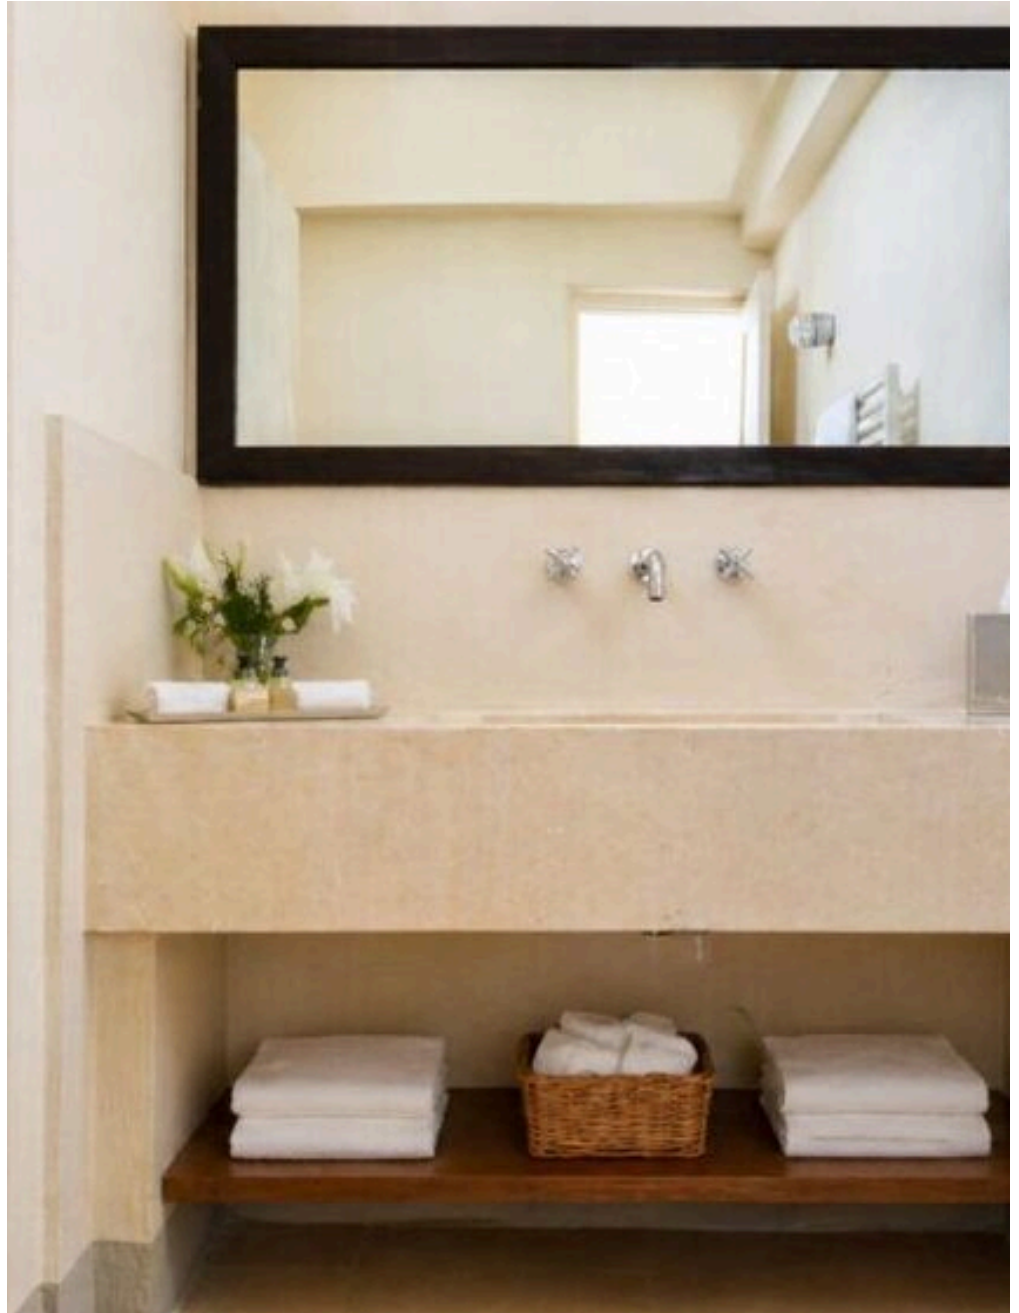

5

ROOMS

The Spaces

DESCRIPTION

Volta incrociata suite in Masseria Bernardini

The Cross-Vaulted Suite is a retreat that captivates from the very first glance, with its spacious layout and high vaulted ceilings, which lend the rooms a sense of grandeur and serenity. The defining feature of this suite is the cross vault that arches over the living room, lending this part of the house a solemn and imposing appearance that reflects the sturdiness of the fortified walls surrounding it. This architectural detail, unique to the farmhouse, creates a captivating atmosphere of history and beauty. The suite consists of a spacious double bedroom designed to offer the utmost in comfort and privacy. The elegant

and functional bathroom ensures maximum comfort in an intimate and welcoming atmosphere. This suite, with its cross-vaulted ceiling, overlooks the farmhouse's main courtyard, where the tranquility of the garden and the fresh air of Salento promise rest and peace. The suite is ideal for two people; with its bedroom and bathroom, it is perfect for a couple seeking privacy. With its blend of history, elegance, and functionality, the Suite della Volta Incrociata is the ideal place for those seeking an exclusive stay, where every detail tells a story, yet everything is designed to offer the utmost in comfort and privacy.