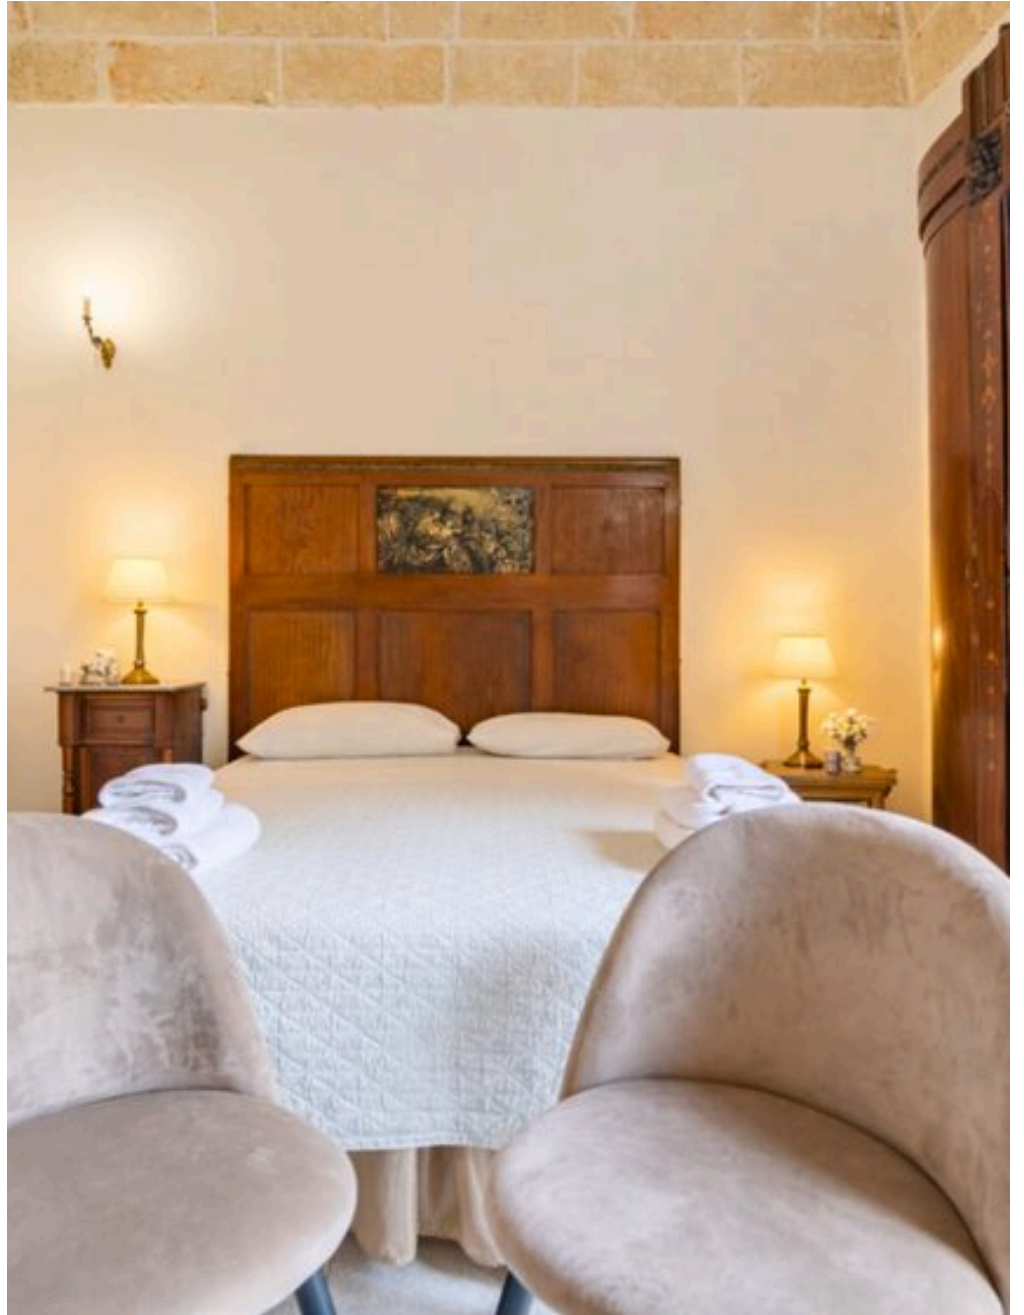

3

ROOMS

The Spaces

DESCRIPTION

Suites Luigia

Located on the first floor of the historic Palazzo Stapane and accessible via the grand staircase in the atrium, the Luigia Suites welcome guests into a bright and refined atmosphere, where the charm of period architecture blends with the extraordinary proximity to the sea at Santa Maria al Bagno, which can be felt with every step. The two spacious and harmonious double rooms offer airy and quiet spaces: one with a window, the other with a romantic little balcony, through which the light of the village and the Ionian breeze stream in, creating a sense of intimacy and well-being that accompanies a restful sleep. Between the bedrooms, an elegant breakfast nook serves as the gathering spot for the day, where the aroma of coffee and the tranquility of the building invite you to start the morning at a leisurely pace or treat yourself to a rejuvenating break in total comfort. The modern and functional bathroom, along with air conditioning in every room, ensures

a pleasant stay in every season, striking a perfect balance between historic charm and contemporary comfort. The emotional heart of the Luigia Suites is the private terrace, overlooking the main street that leads to the splendid little square and the sea: an intimate space where you can enjoy breakfast al fresco, relax upon returning from the beach, or sip an aperitif at sunset while watching village life unfold and letting yourself be enveloped by the Mediterranean atmosphere. Suites Luigia invite you to experience the most authentic heart of Santa Maria al Bagno, just a short walk from the Ionian Sea, in a charming residence where light, sea, and history blend into an intense, elegant, and deeply immersive experience. To make your stay even more comfortable, Palazzo Stapane provides guests with a reserved parking space—for exclusive use and included in the rate—so you can enjoy Santa Maria al Bagno with complete freedom and peace of mind.