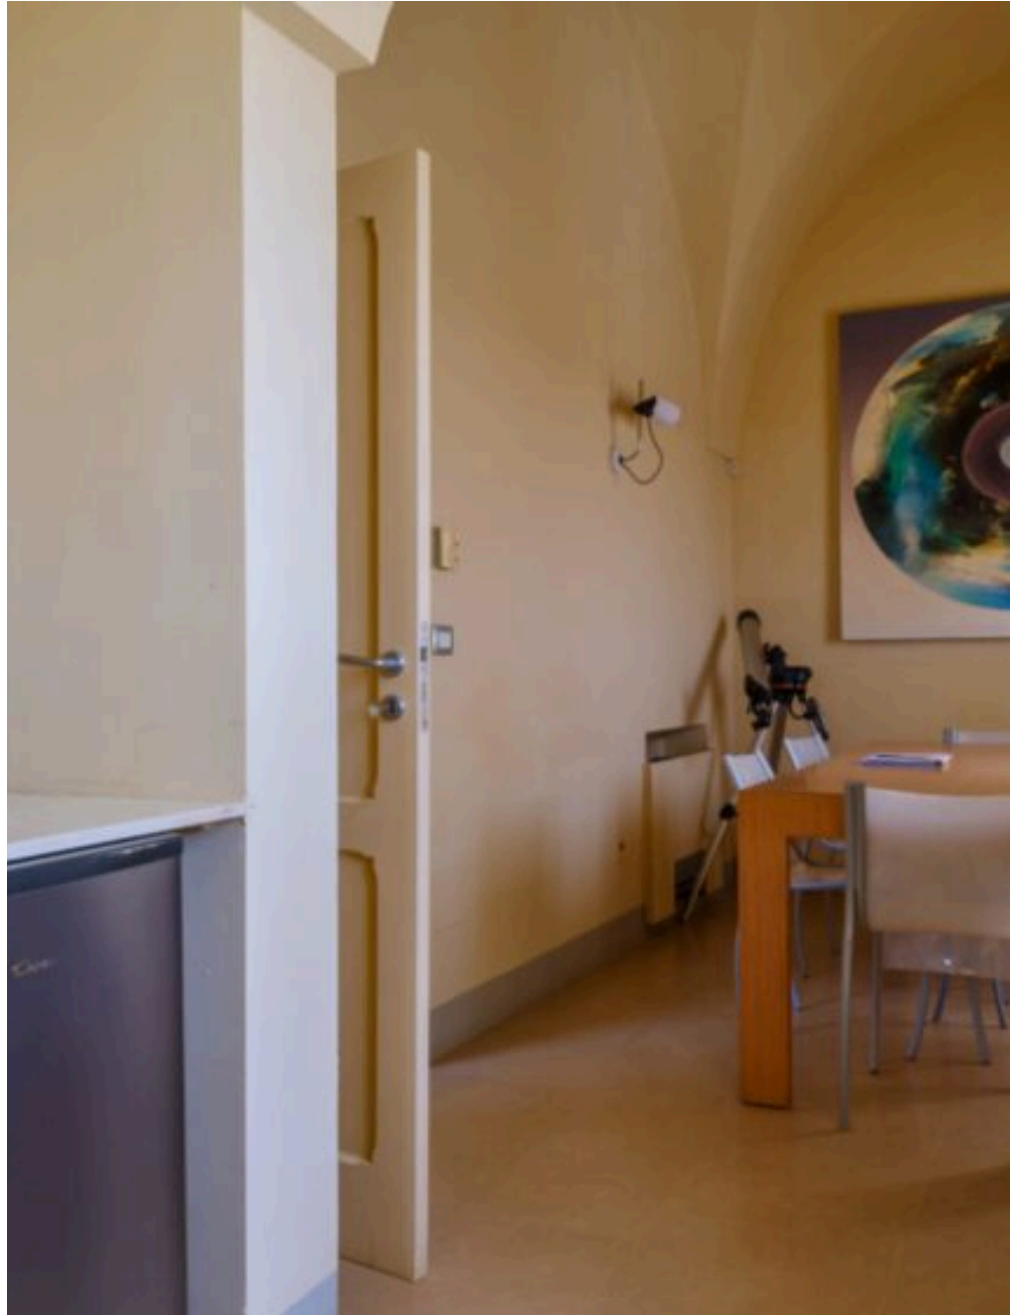

5

ROOMS

The Spaces

DESCRIPTION

Volte e voltini in Masseria Bernardini

Perched on the first floor of the farmhouse, the "Volte e Voltini" Suite is a true architectural gem, where ancient stone meets the golden light of Salento. Here, time seems to slow down, giving way to the tranquility and intimacy of cozy spaces, characterized by striking vaulted ceilings that lend a timeless elegance. A distinctive feature of this residence is its spacious private terrace, a corner of paradise suspended between the sky and the Apulian countryside. As the only apartment in the farmhouse featuring this exclusive terrace, it offers an oasis of absolute privacy, ideal for enjoying moments of relaxation while being lulled by the Mediterranean breeze. As the sun sets, the view transforms into a breathtaking spectacle, with shades of pink and orange painting the horizon, offering unforgettable sunsets. The interiors reflect the authentic charm of Salento

tradition, with spaces designed to ensure maximum comfort. The suite consists of three bedrooms, each with its own character: two elegant and cozy double bedrooms that share a refined bathroom; and a single bedroom with an intimate French bed and direct access to a second bathroom, designed for those seeking greater independence. A practical hallway with a walk-in closet adds functionality to the suite, while the living area opens up into a harmonious blend of living room and open kitchen, creating a convivial space where guests can relax and savor the aromas and flavors of the region. Perfect for families, groups of friends, or anyone seeking an exclusive stay, the "Volte e Voltini" Suite is the ideal place to immerse yourself in the magic of Puglia, amid ancient stone vaults, fiery sunsets, and the discreet luxury of a private terrace all to yourself.